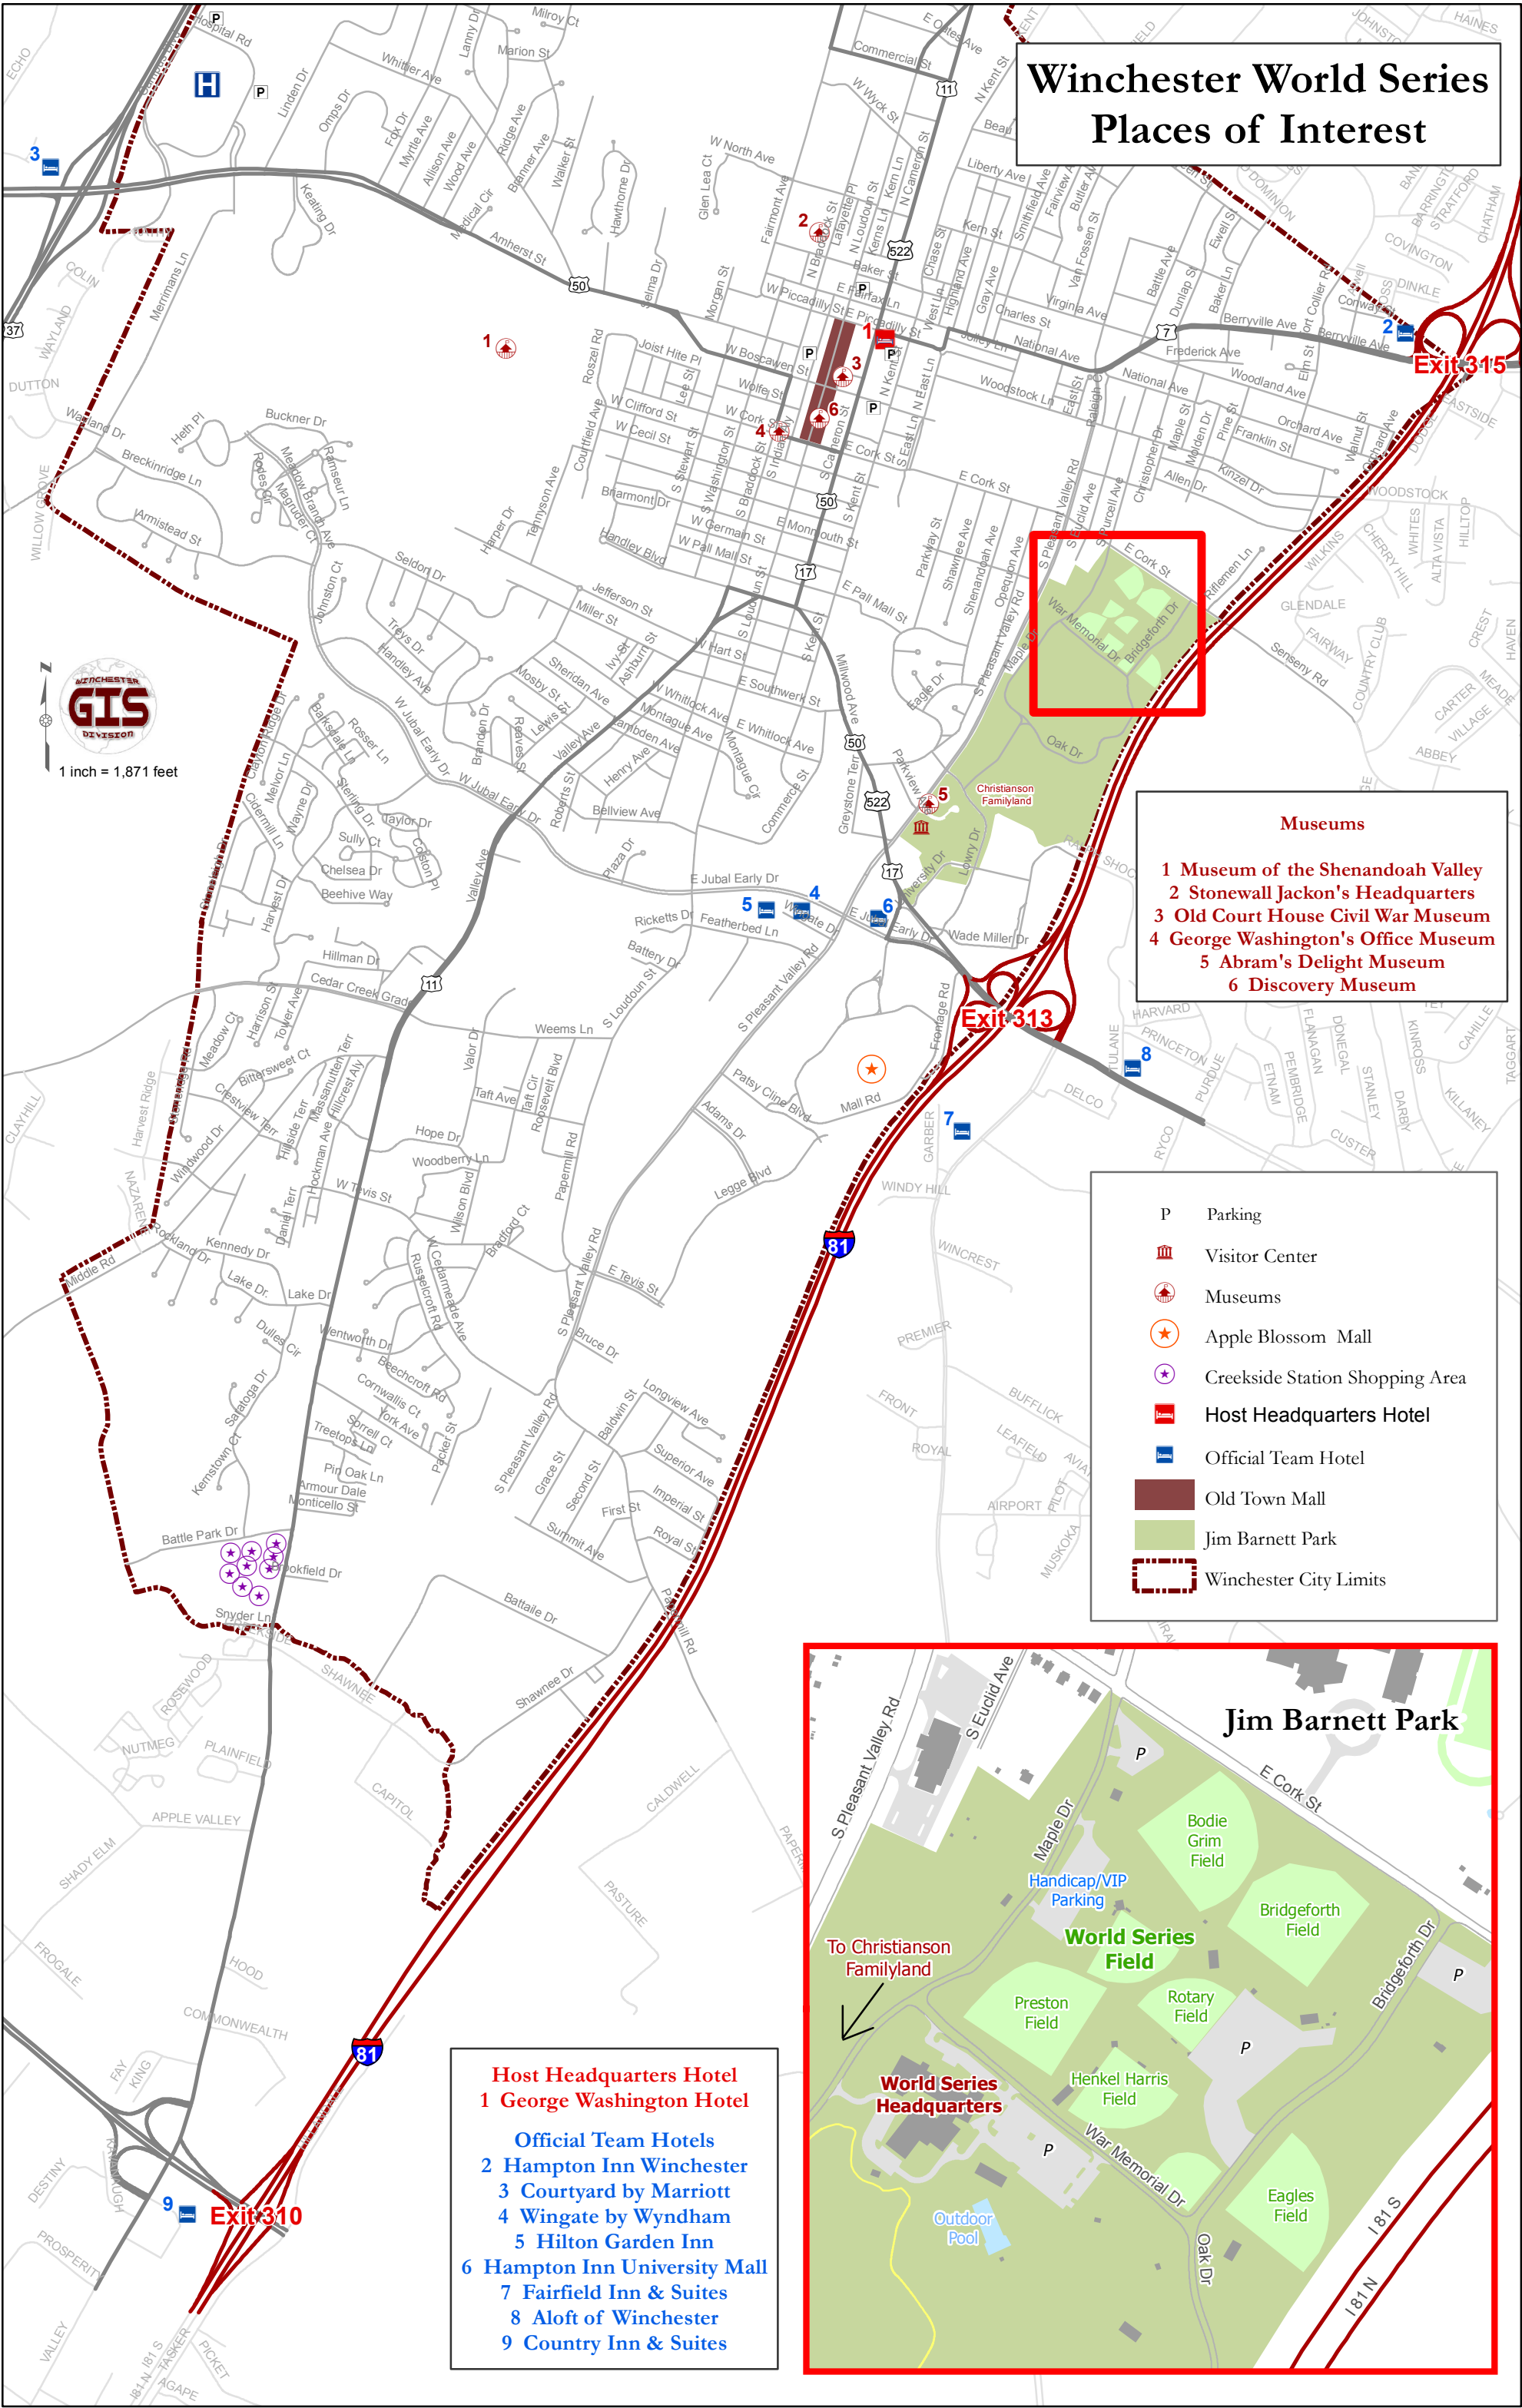

Winchester World Series Places of Interest

- Museums**
- 1 Museum of the Shenandoah Valley
 - 2 Stonewall Jackson's Headquarters
 - 3 Old Court House Civil War Museum
 - 4 George Washington's Office Museum
 - 5 Abram's Delight Museum
 - 6 Discovery Museum

- P Parking
- Visitor Center
- Museums
- Apple Blossom Mall
- Creekside Station Shopping Area
- Host Headquarters Hotel
- Official Team Hotel
- Old Town Mall
- Jim Barnett Park
- Winchester City Limits

- Host Headquarters Hotel**
1 George Washington Hotel
- Official Team Hotels**
- 2 Hampton Inn Winchester
 - 3 Courtyard by Marriott
 - 4 Wingate by Wyndham
 - 5 Hilton Garden Inn
 - 6 Hampton Inn University Mall
 - 7 Fairfield Inn & Suites
 - 8 Aloft of Winchester
 - 9 Country Inn & Suites