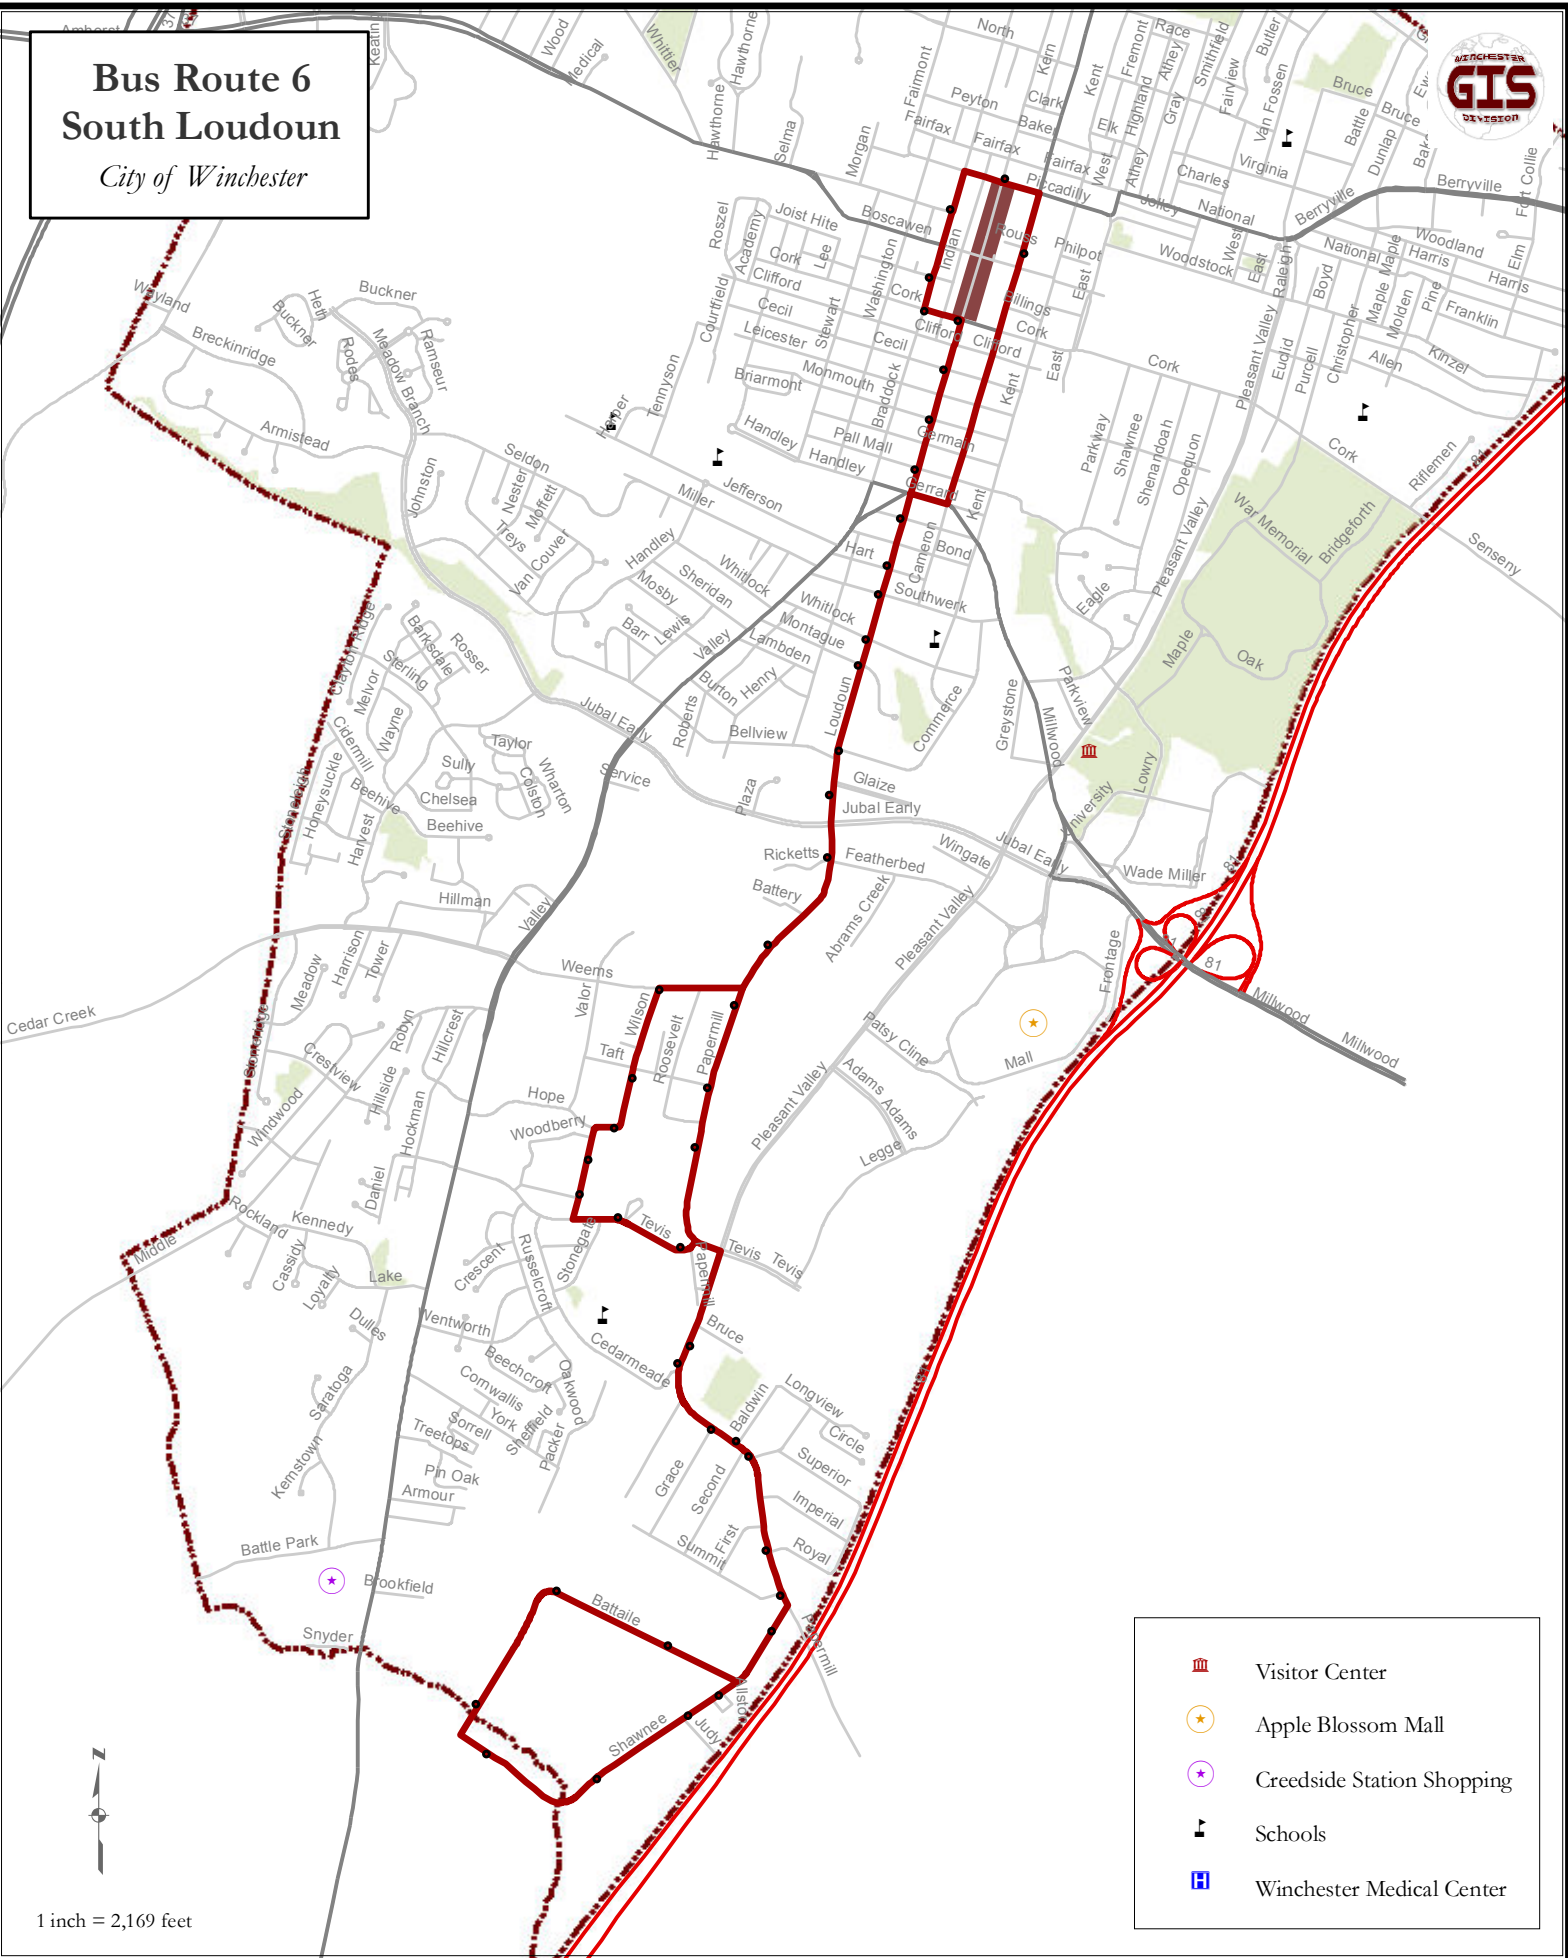

Bus Route 6 South Loudoun

City of Winchester

-  Visitor Center
-  Apple Blossom Mall
-  Creedside Station Shopping
-  Schools
-  Winchester Medical Center

1 inch = 2,169 feet