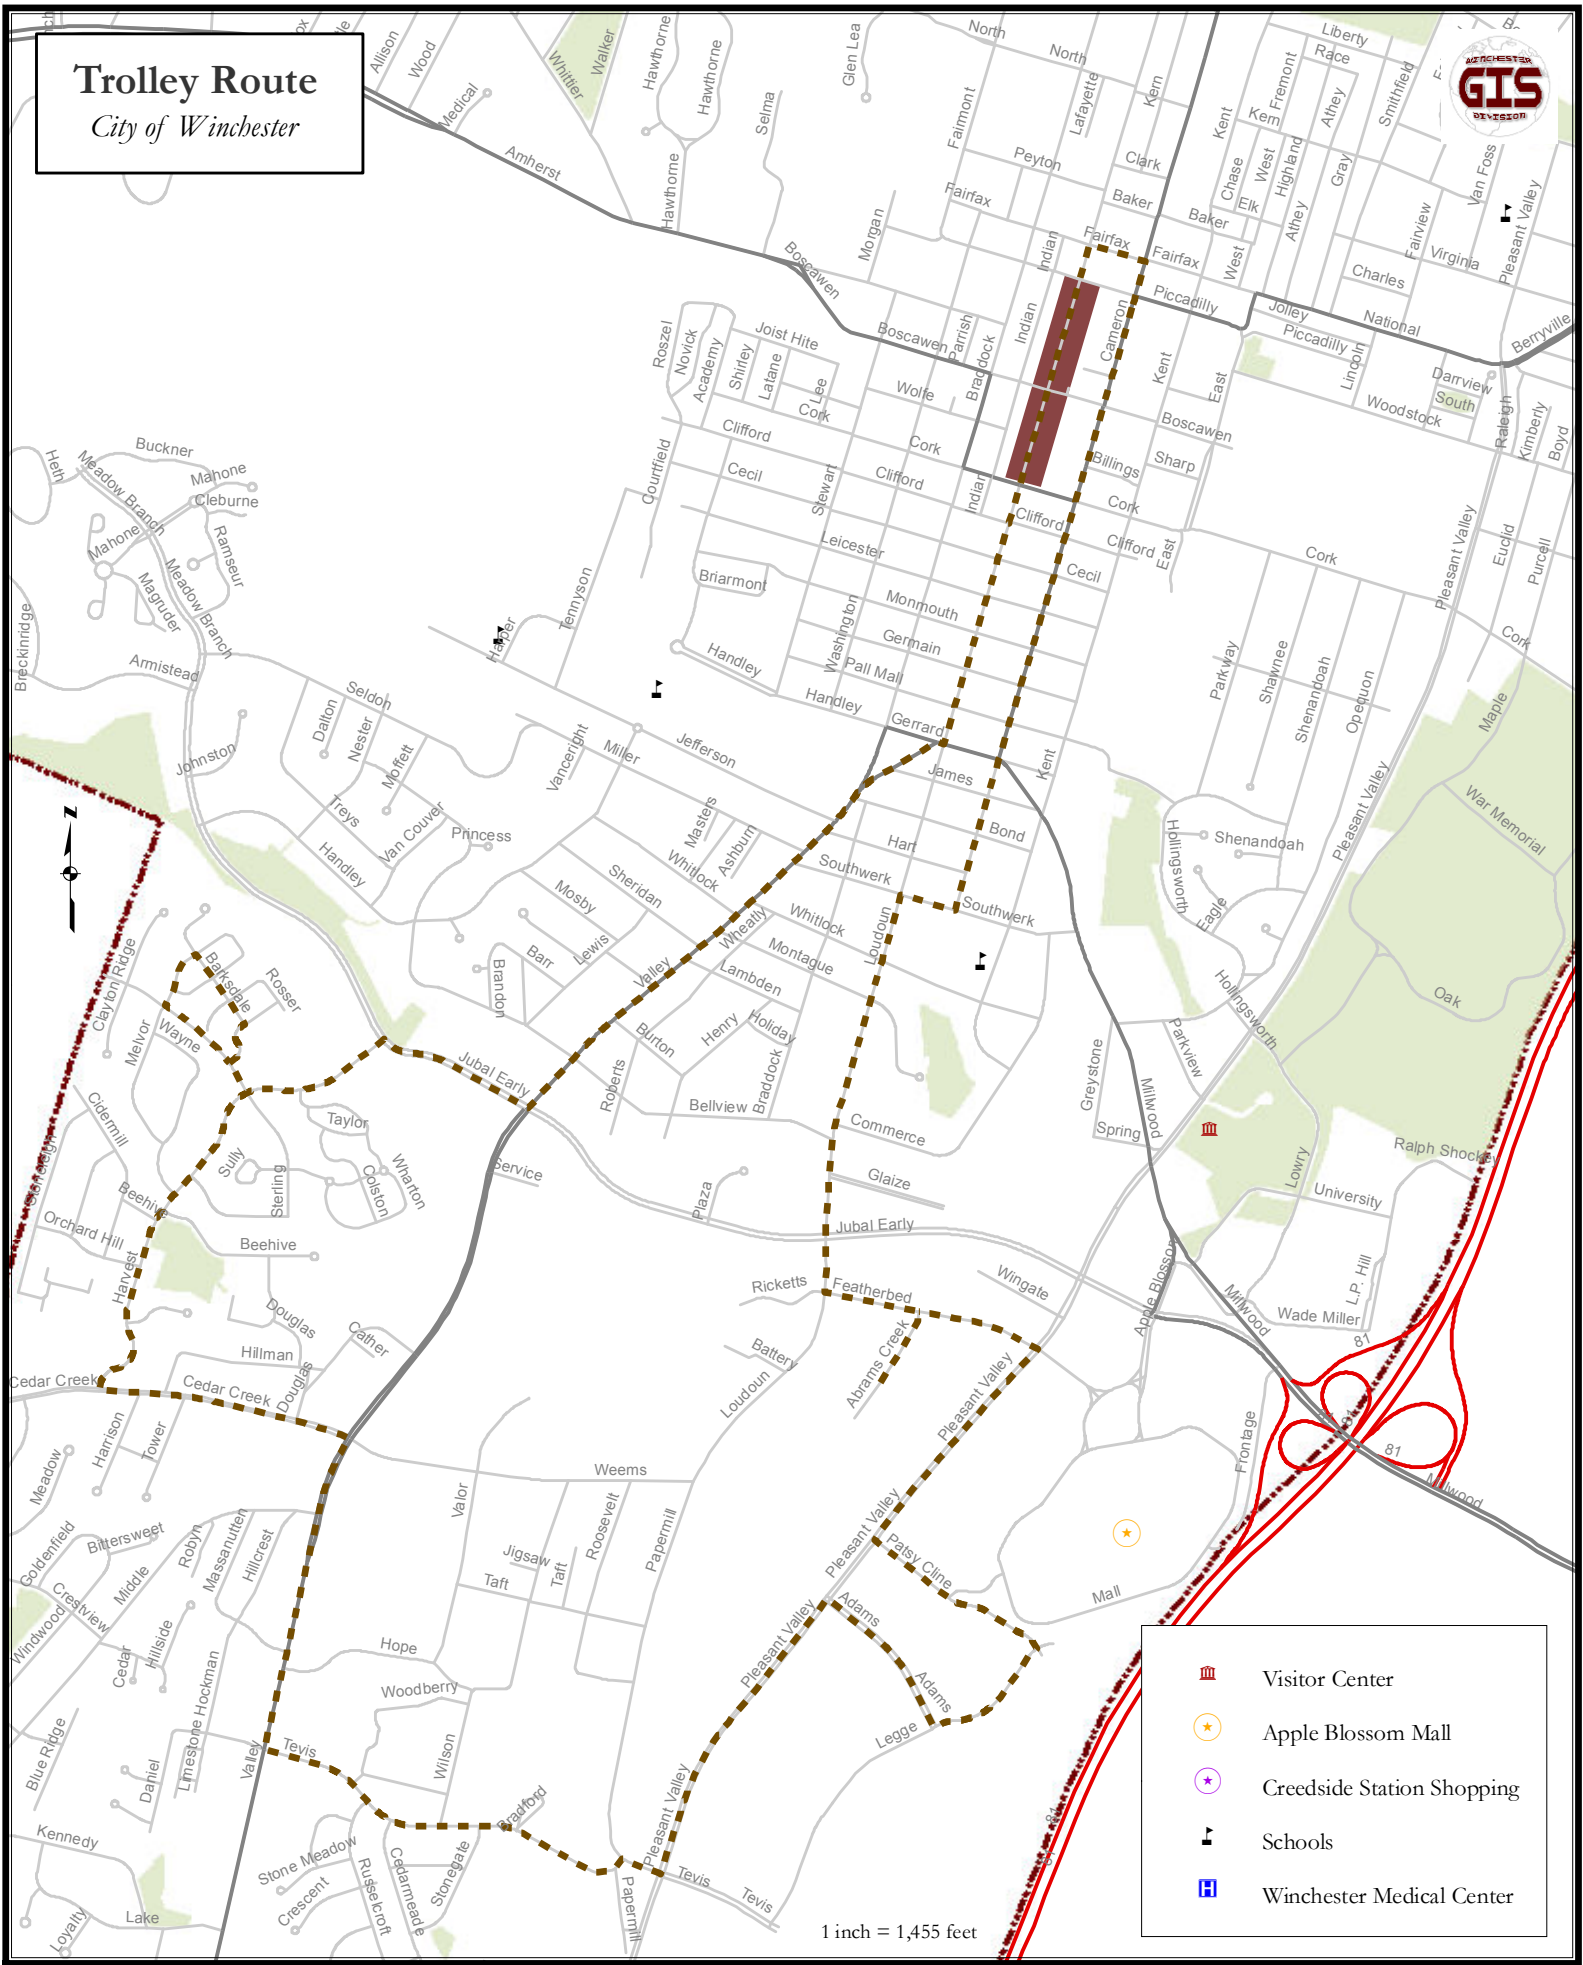

Trolley Route

City of Winchester

-  Visitor Center
-  Apple Blossom Mall
-  Creedside Station Shopping
-  Schools
-  Winchester Medical Center

1 inch = 1,455 feet