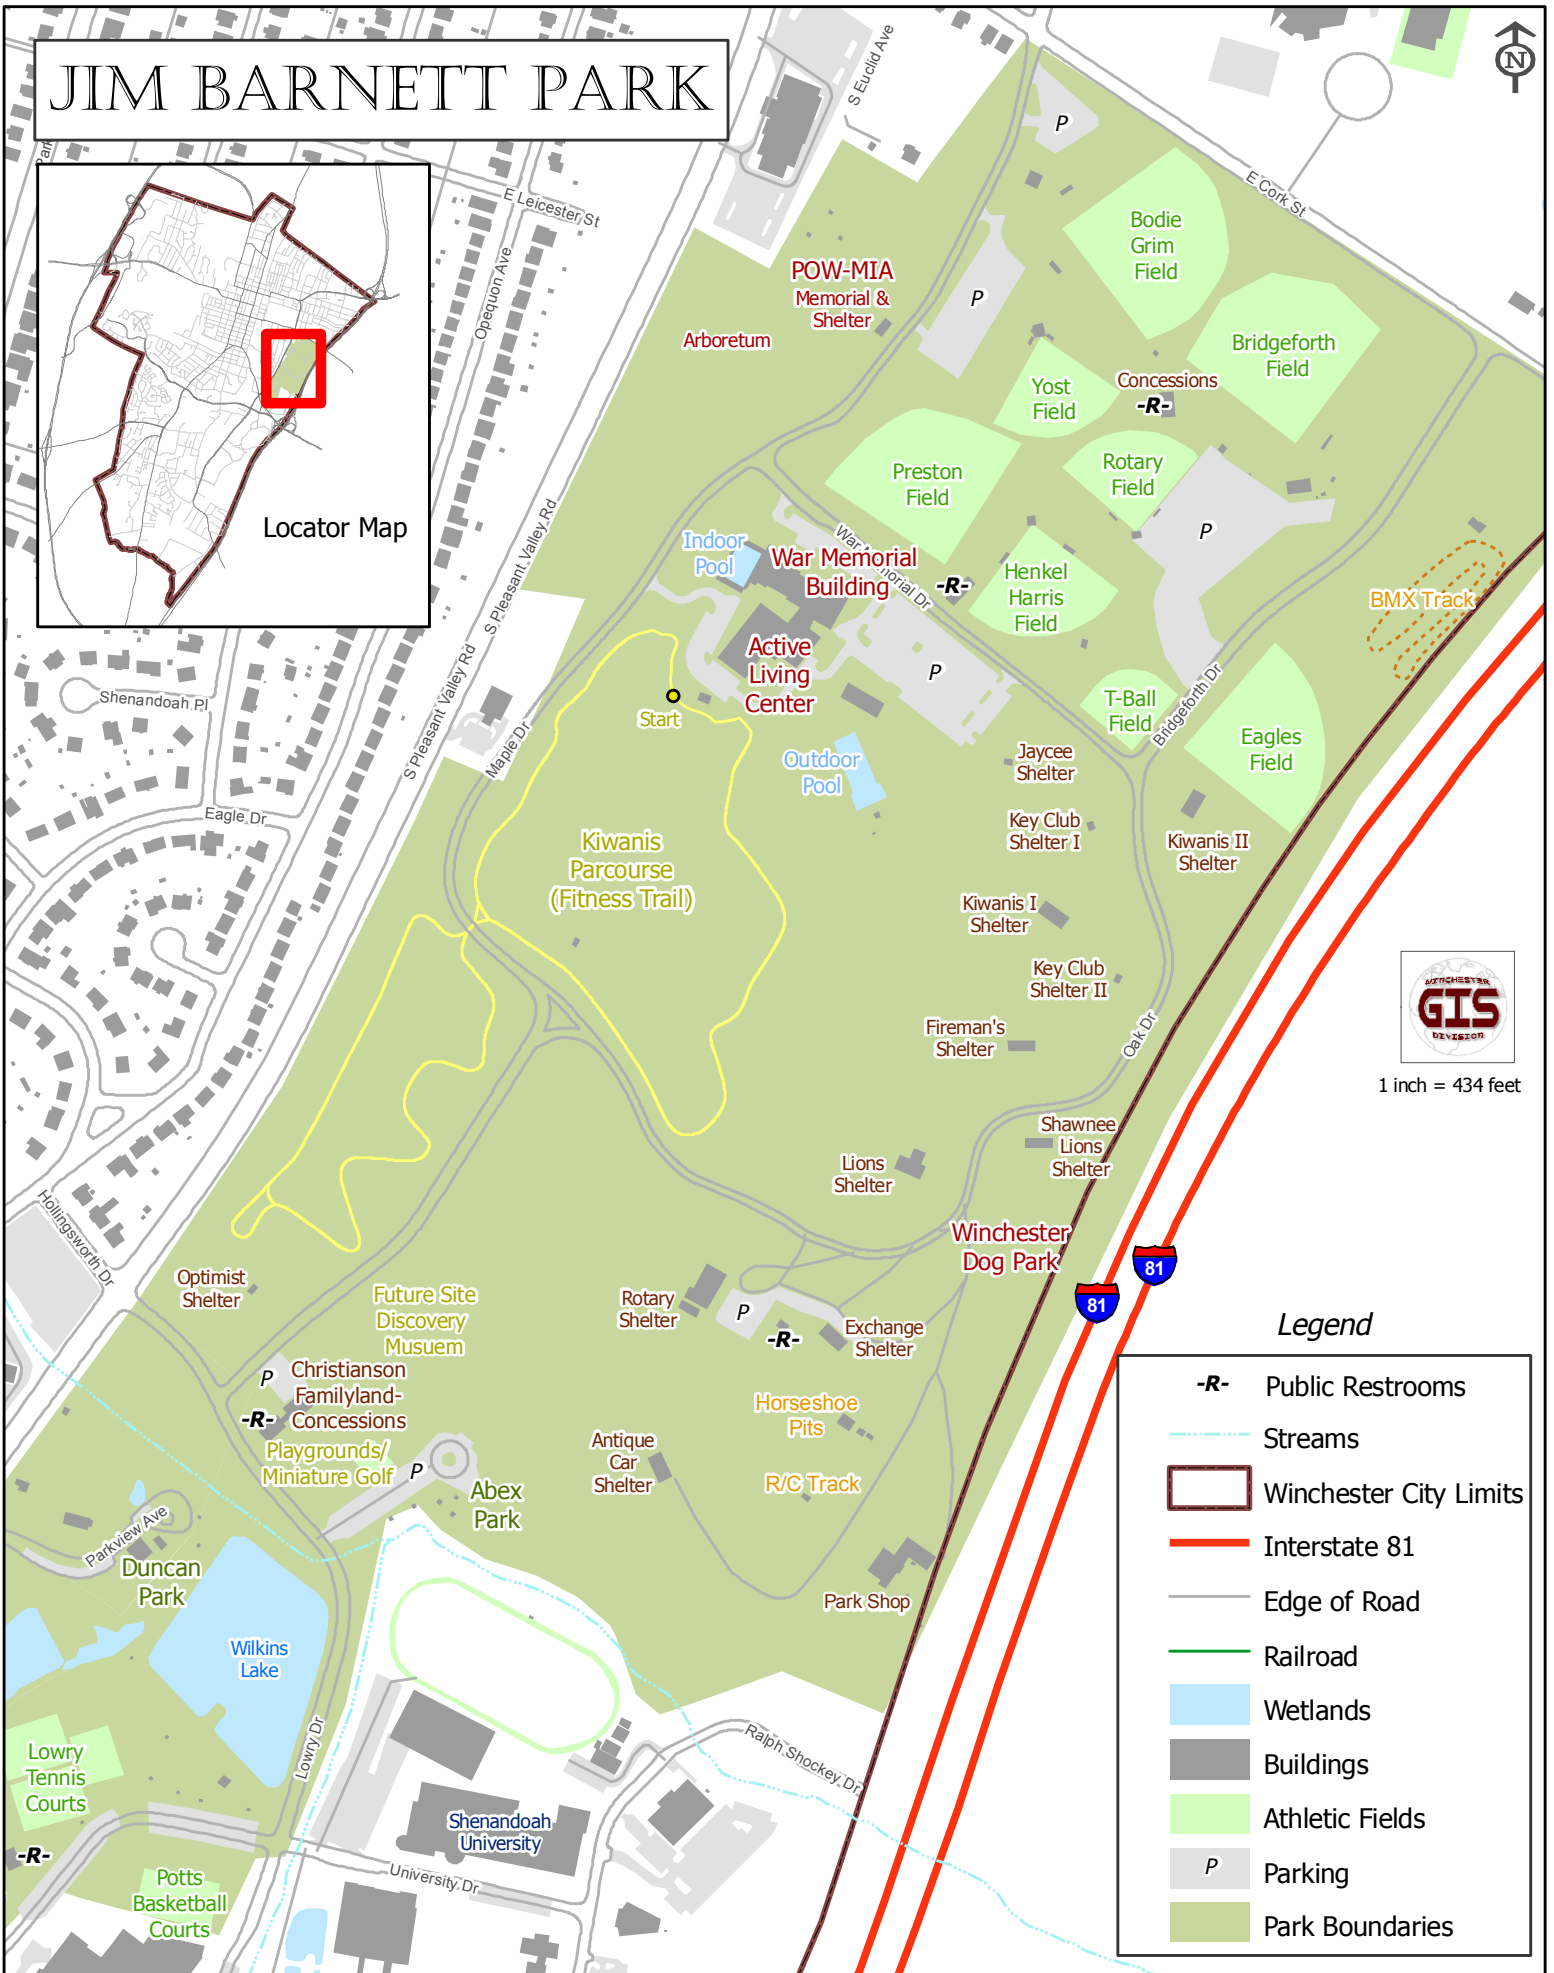

JIM BARNETT PARK

1 inch = 434 feet

Legend

-R-	Public Restrooms
	Streams
	Winchester City Limits
	Interstate 81
	Edge of Road
	Railroad
	Wetlands
	Buildings
	Athletic Fields
	Parking
	Park Boundaries