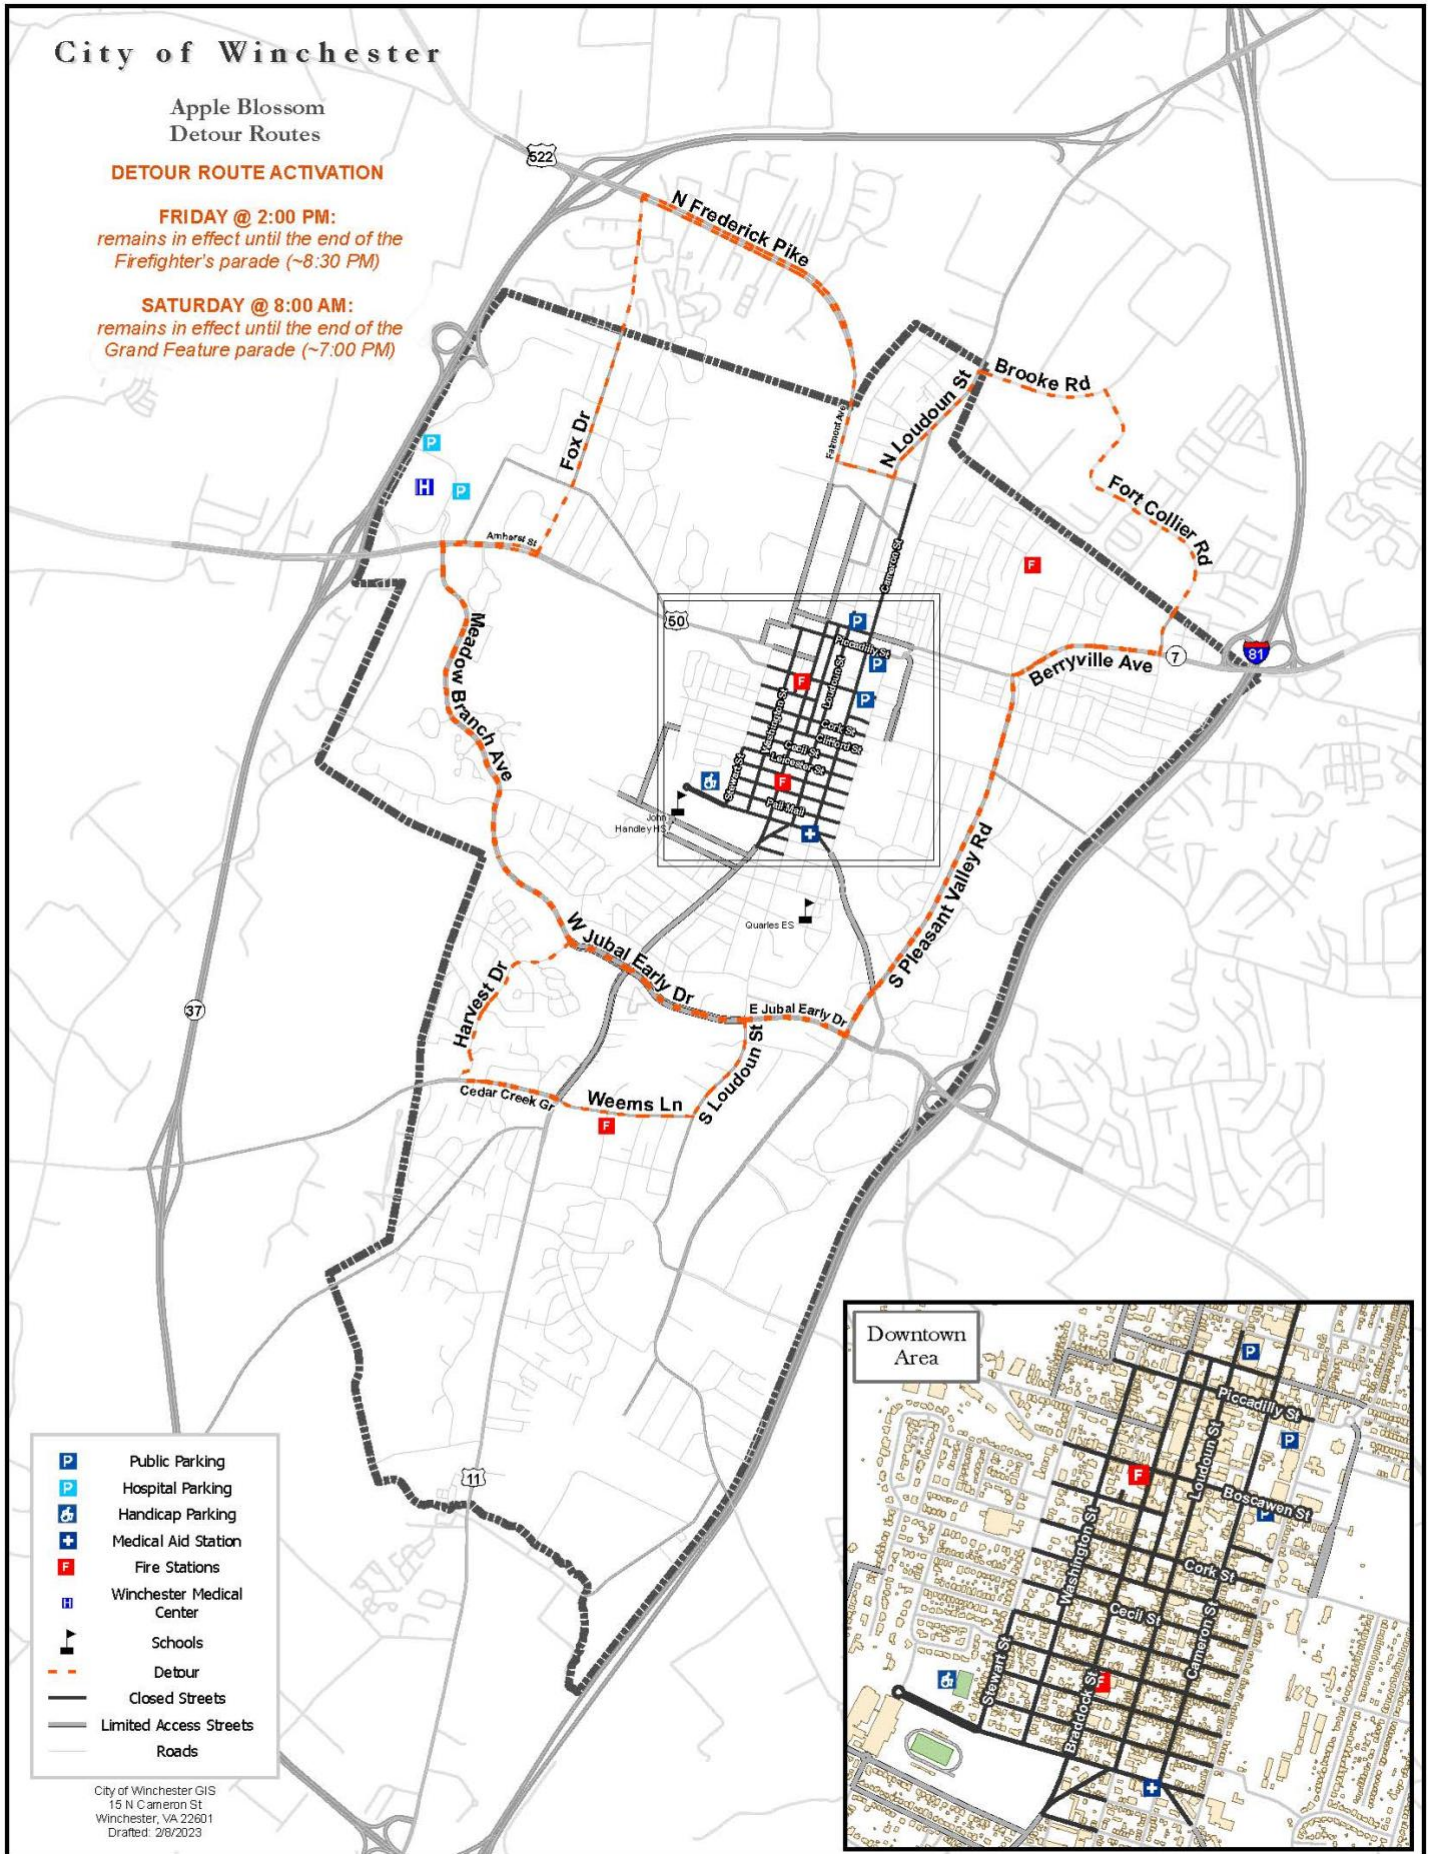

City of Winchester

Apple Blossom Detour Routes

DETOUR ROUTE ACTIVATION

FRIDAY @ 2:00 PM:
remains in effect until the end of the
Firefighter's parade (~8:30 PM)

SATURDAY @ 8:00 AM:
remains in effect until the end of the
Grand Feature parade (~7:00 PM)

- Public Parking
- Hospital Parking
- Handicap Parking
- Medical Aid Station
- Fire Stations
- Winchester Medical Center
- Schools
- Detour
- Closed Streets
- Limited Access Streets
- Roads

City of Winchester GIS
15 N Cameron St
Winchester, VA 22601
Drafted: 2/9/2023