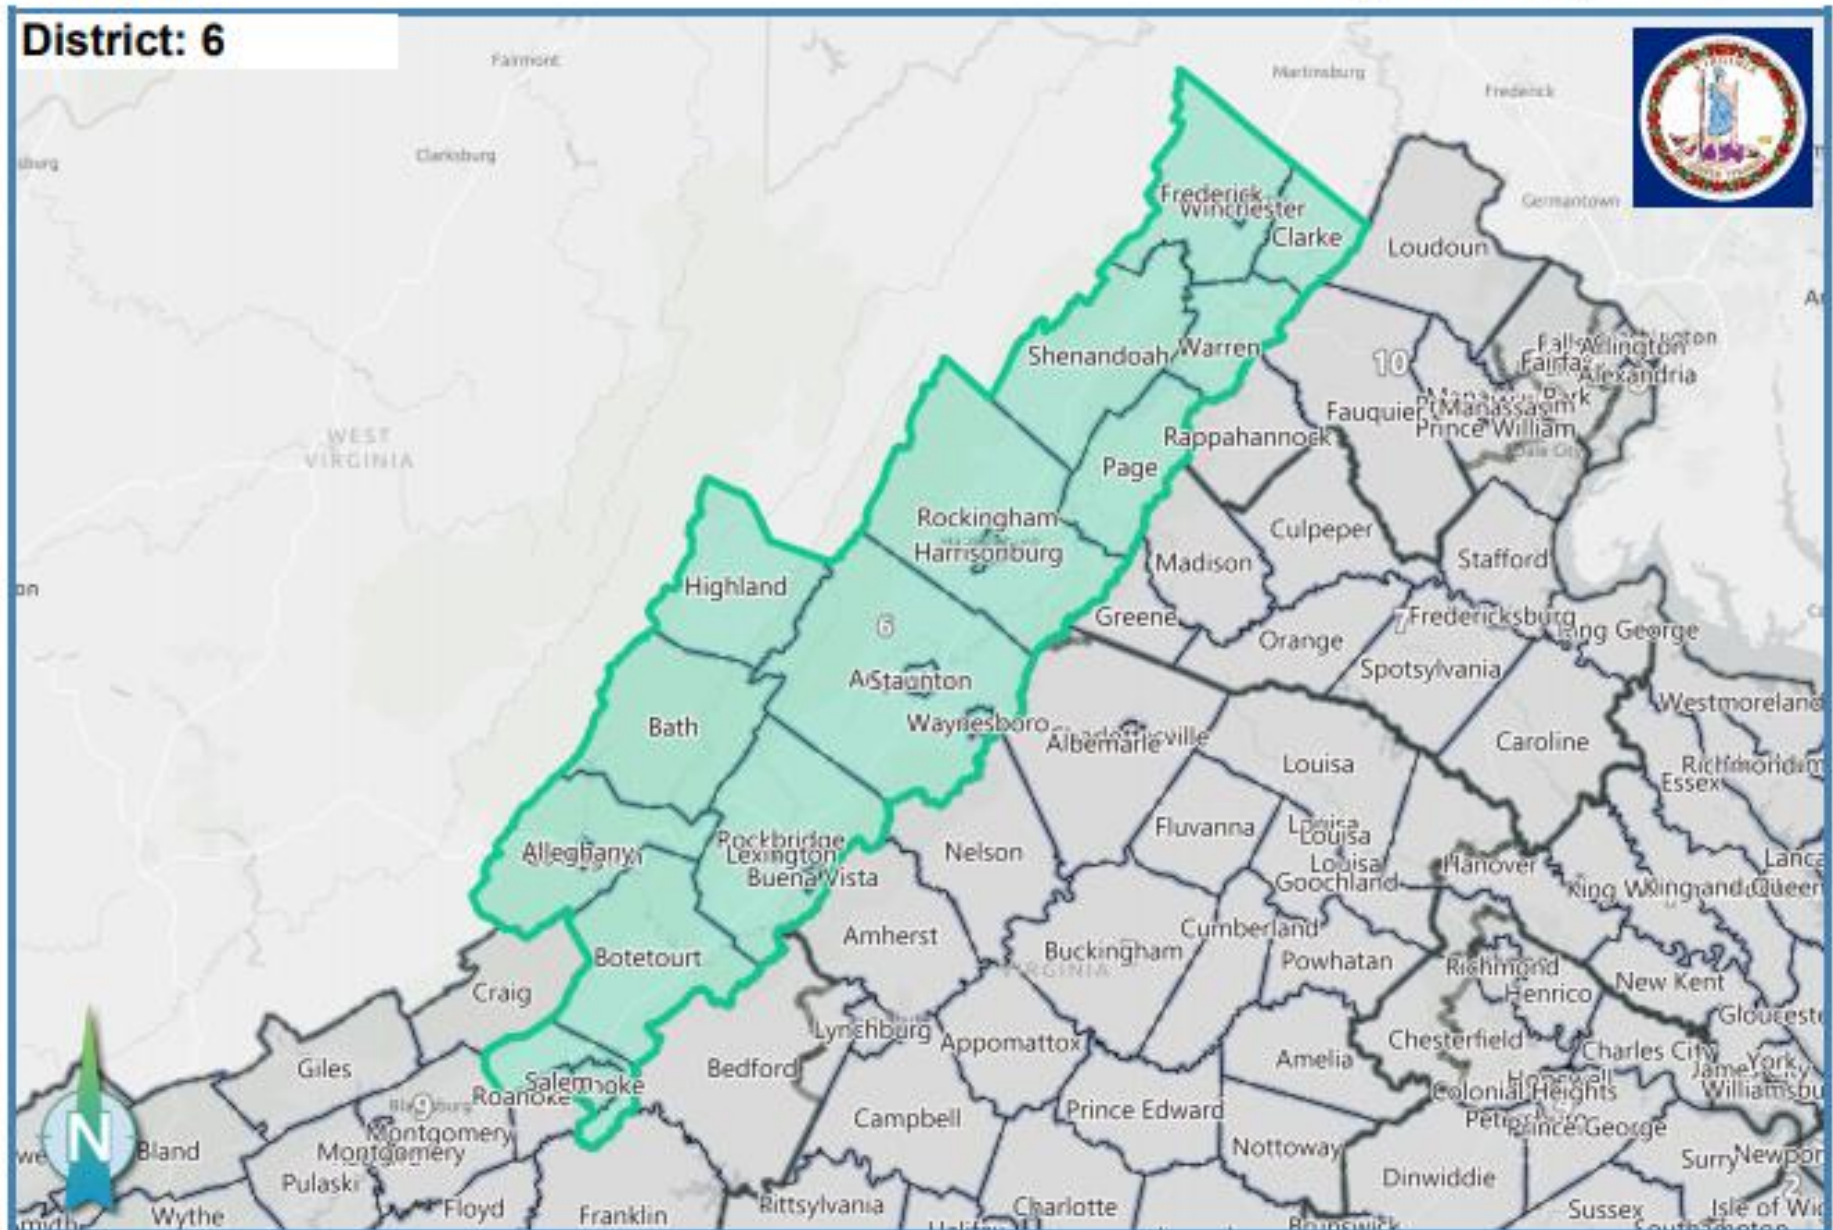

# District: 6

Ideal Population: 784,672

Deviation: 0.00 %

Total Population: 784,672

Based on: 2020 Census Geography, 2020 PL94-171