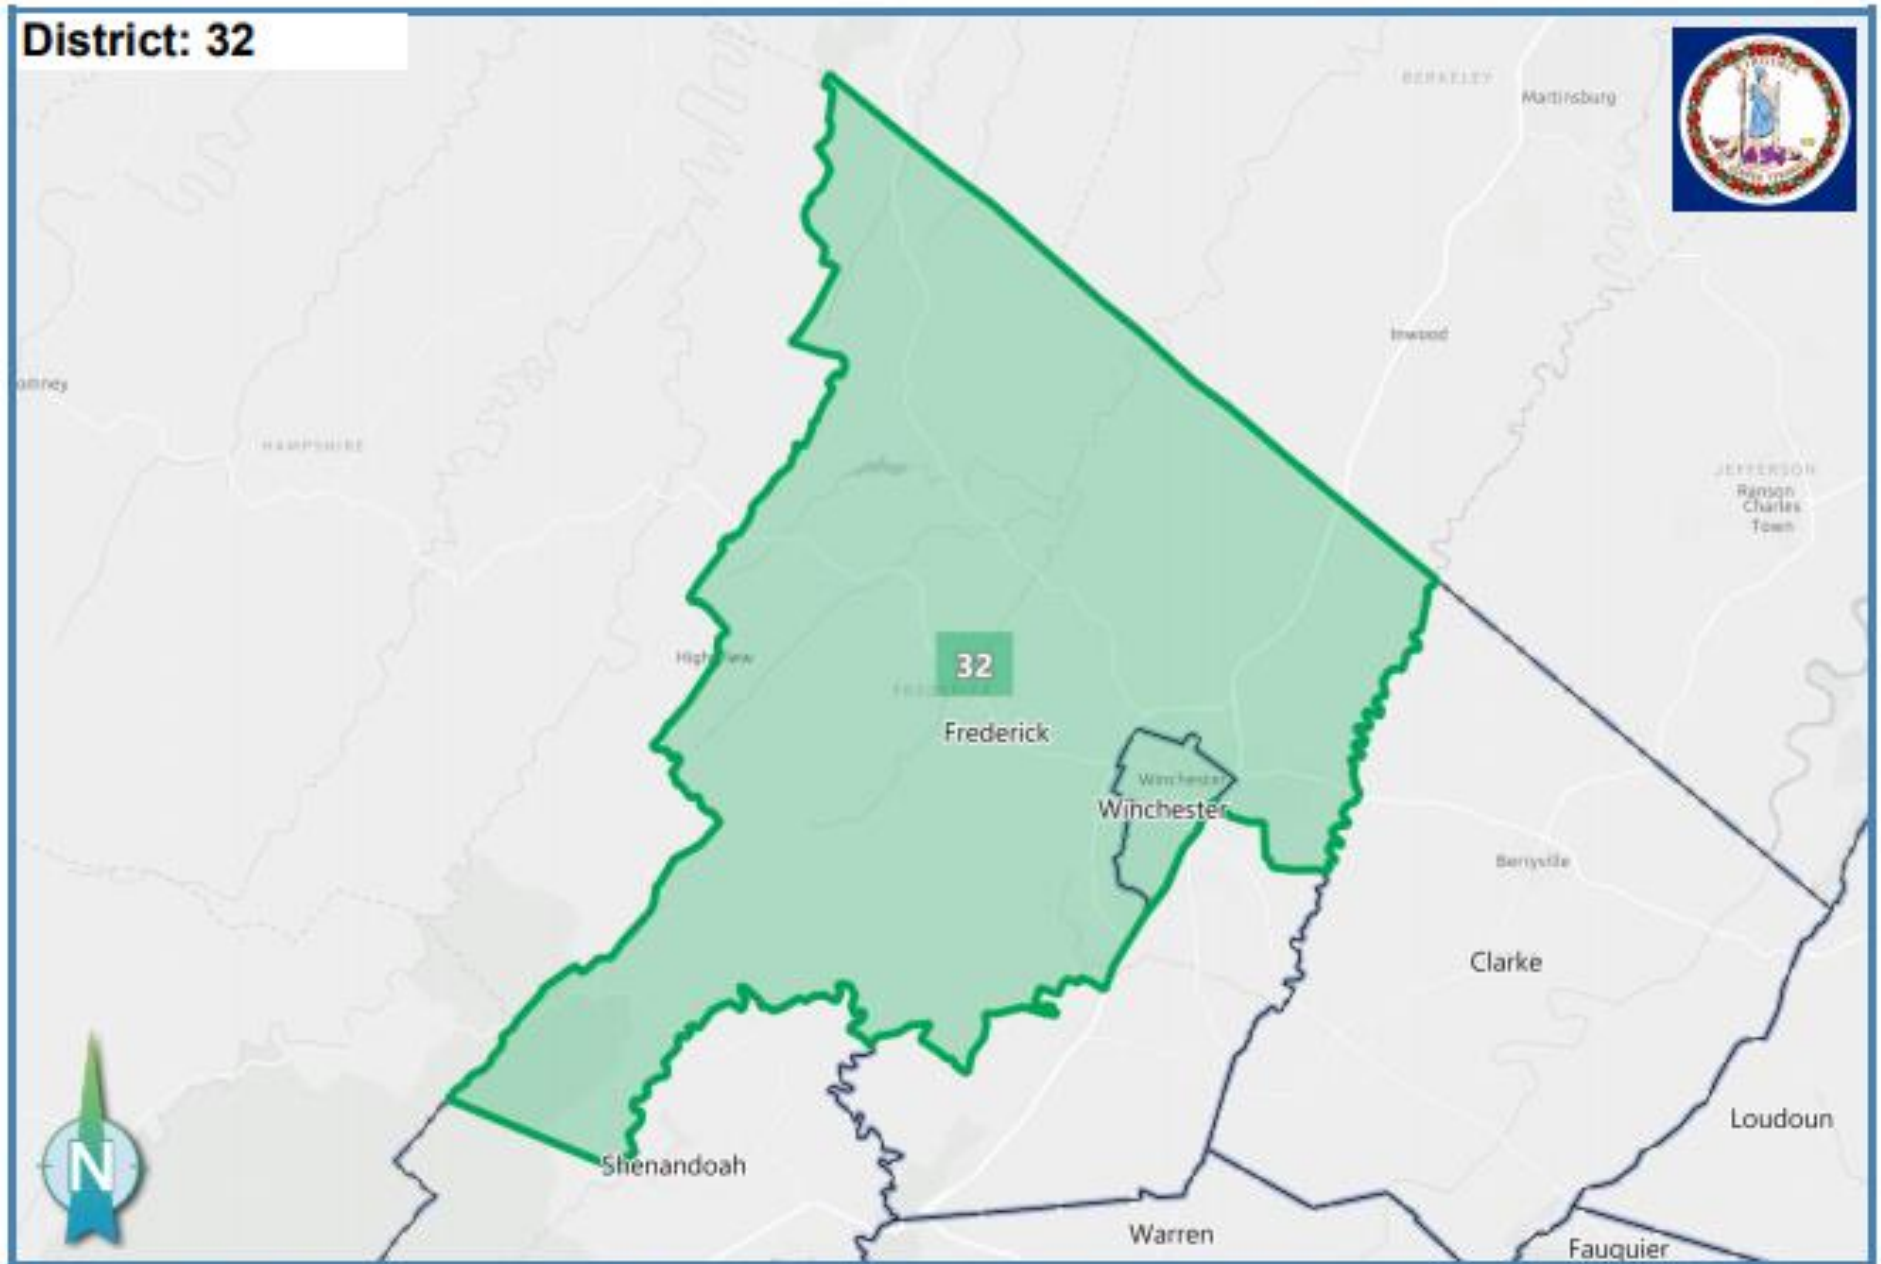

**District: 32**

Ideal Population: 86,314

Deviation: -1.35 %

Total Population: **85,153**

Based on: 2020 Census Geography, 2020 PL94-171