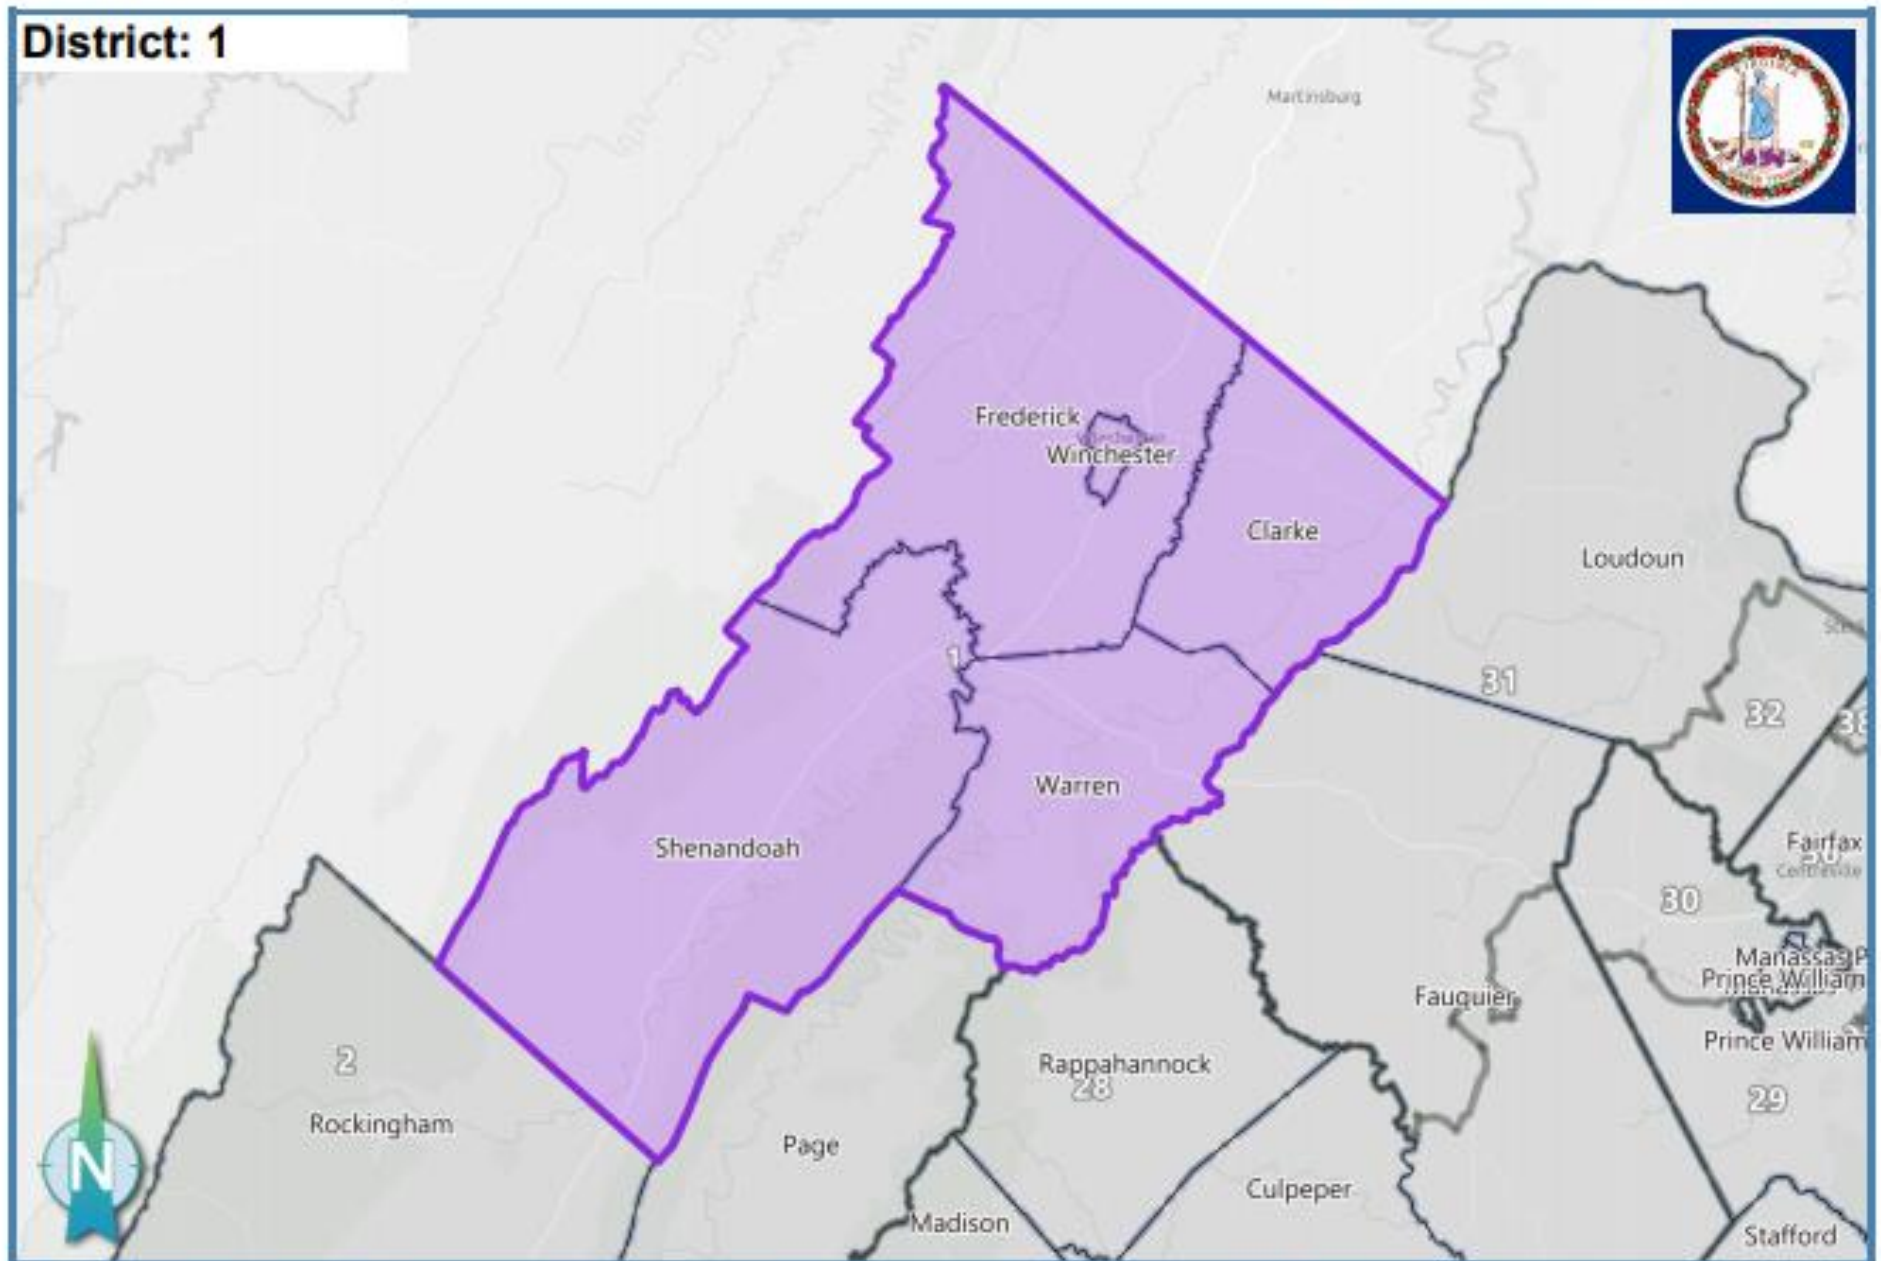

District: 1

Ideal Population: 215,785

Deviation: 1.71 %

Total Population: 219,464

Based on: 2020 Census Geography, 2020 PL94-171